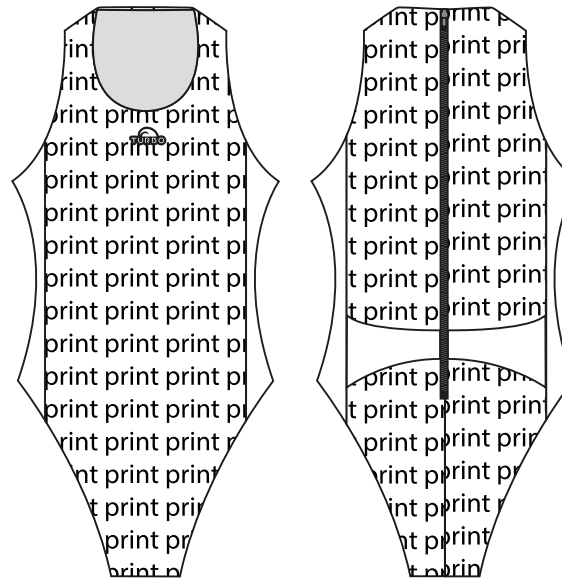

**SYNCHRO
FULL PRINTED**

- Sirene
- Fantasy
- Harry

**HARRY
555713**

**SIRENE FULL PRINTED
5557121**

**FANTASY
555714**

WP WOMAN

- Wp Costume
- Comfort (color+embroidery)
- Comfort Elite
- Tecno
- Flash
- Hybrid

WP COSTUME
55558

COMFORT (PLAIN COLOR+EMBROIDERY)
55598

COMFORT HYBRID PRINT UP TOP
55605

COMFORT ELITE
55596

WP TECNO
55572

FLASH
55583

KNEE SUIT

- KNEE SUIT
- COMFORT KNEE SUIT