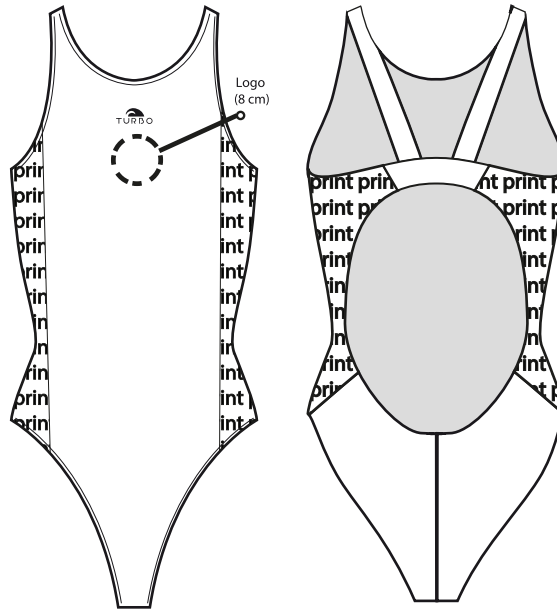

BOXER BAND PRINTED
5556513

JAMMER

- Jammer Full Printed
- Jammer Band Printed
- Jammer Comfort

JAMMER FULL PRINTED
55579

JAMMER BAND PRINTED
55562

JAMMER FULL COMFORT
55604

SUPERTANK
FULL PRINTED
5556517

FULL PRINT WOMAN

- Revolution
- Thick Strap
- Proracer Thin

THICK STRAP
555661

RELAX
5556624

REVOLUTION
5556630

PRORACER THIN
55601

COMFORT with EMBROIDERY

- Comfort
- Comfort midi leg
- Comfort side panel
- Comfort midi leg panel

**COMFORT
555891**

**COMFORT MIDI LEG
5558911**

**COMFORT SIDE PANEL
555961**

**COMFORT SIDE PANEL
MIDI LEG
5559611**

COMFORT with
EMBROIDERY

- Sirene
- Cross

SIRENE
555712

CROSS
555715

**SYNCHRO
FULL PRINTED**

- Sirene
- Fantasy
- Harry

**HARRY
555713**

**SIRENE FULL PRINTED
5557121**

**FANTASY
555714**

WP WOMAN

- Wp Costume
- Comfort (color+embroidery)
- Comfort Elite
- Tecno
- Flash
- Hybrid