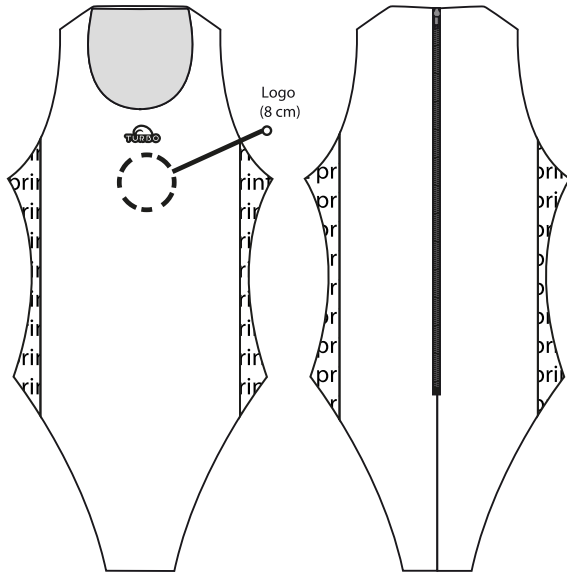

WP COSTUME
55558

COMFORT (PLAIN COLOR+EMBROIDERY)
55598

COMFORT HYBRID PRINT UP TOP
55605

COMFORT ELITE
55596

WP TECNO
55572

FLASH
55583

KNEE SUIT

- KNEE SUIT
- COMFORT KNEE SUIT