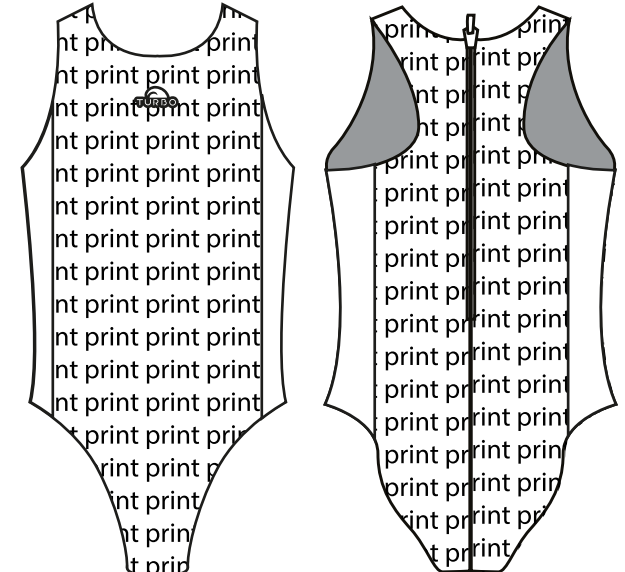

**SYNCHRO
FULL PRINTED**

- Sirene
- Fantasy
- Harry

**HARRY
555713**

**SIRENE FULL PRINTED
5557121**

**FANTASY
555714**

WP WOMAN

- Wp Costume
- Comfort (color+embroidery)
- Comfort Elite
- Tecno
- Flash
- Hybrid

WP COSTUME
55558

COMFORT (PLAIN COLOR+EMBROIDERY)
55598

COMFORT HYBRID PRINT UP TOP
55605

COMFORT ELITE
55596

WP TECNO
55572

FLASH
55583

KNEE SUIT

- KNEE SUIT
- COMFORT KNEE SUIT