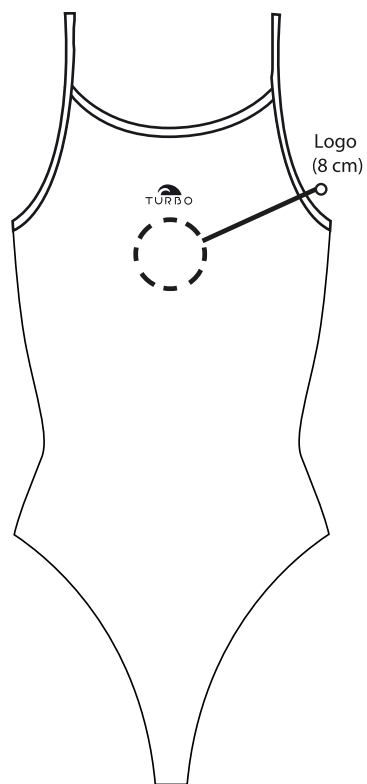

- Revolution
- Thick Strap
- Proracer Thin

THICK STRAP
555661

RELAX
5556624

REVOLUTION
5556630

PRORACER THIN
55601

COMFORT with EMBROIDERY

- Comfort
- Comfort midi leg
- Comfort side panel
- Comfort midi leg panel

**COMFORT
555891**

**COMFORT MIDI LEG
5558911**

**COMFORT SIDE PANEL
555961**

**COMFORT SIDE PANEL
MIDI LEG
5559611**

COMFORT with
EMBROIDERY

- Sirene
- Cross

SIRENE
555712

CROSS
555715