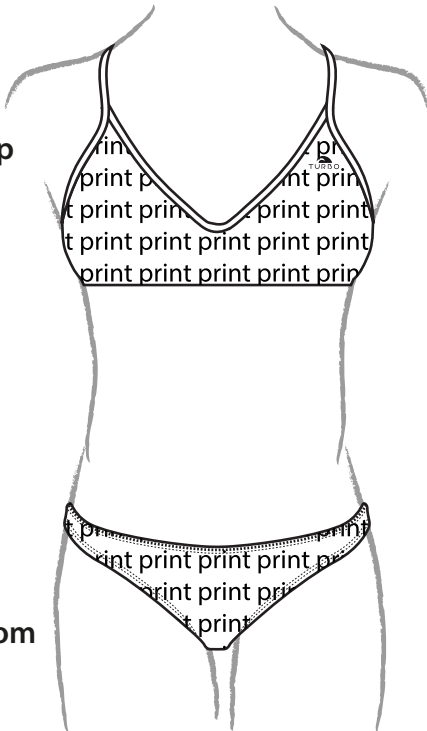

**KNEE SUIT
FULL PRINTED
5556639**

**COMFORT KNEE SUIT
55566391**

**COMFORT PANEL
KNEE SUIT**

-COMFORT PANEL
KNEE SUIT

**COMFORT SIDE PANEL KNEESUIT
CROSS BACK
555663911**

BIKINI

- Mare
- Boom

MARE top
5556925

MARE bottom
5556926

BOOM top
5556645

BOOM bottom
5556646

TERRYLOTHE / MICROFIBER TOWEL

55602 SIZE: 100cm x 145cm

**TERRYLOTHE /
MICROFIBER TOWEL**
70x100cm
55606

**TERRYLOTHE /
MICROFIBER TOWEL**
45x100cm
55607