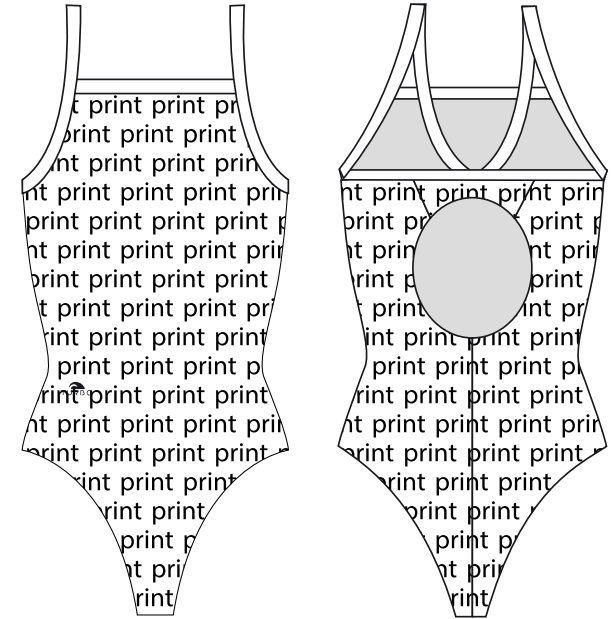

TRUNK MAN

full printed

- Trunk Waterpolo
- Trunk Swimming

TRUNK WP
55551

TRUNK SWIMMING
55565

BOXER

- Boxer Full Printed
- Boxer Band Printed

BOXER FULL PRINTED
5556516

BOXER BAND PRINTED
5556513

JAMMER

- Jammer Full Printed
- Jammer Band Printed
- Jammer Comfort

JAMMER FULL PRINTED
55579

JAMMER BAND PRINTED
55562

JAMMER FULL COMFORT
55604

SUPERTANK
FULL PRINTED
5556517

FULL PRINT WOMAN

- Revolution
- Thick Strap
- Proracer Thin

THICK STRAP
555661

RELAX
5556624

REVOLUTION
5556630

PRORACER THIN
55601

COMFORT with EMBROIDERY

- Comfort
- Comfort midi leg
- Comfort side panel
- Comfort midi leg panel