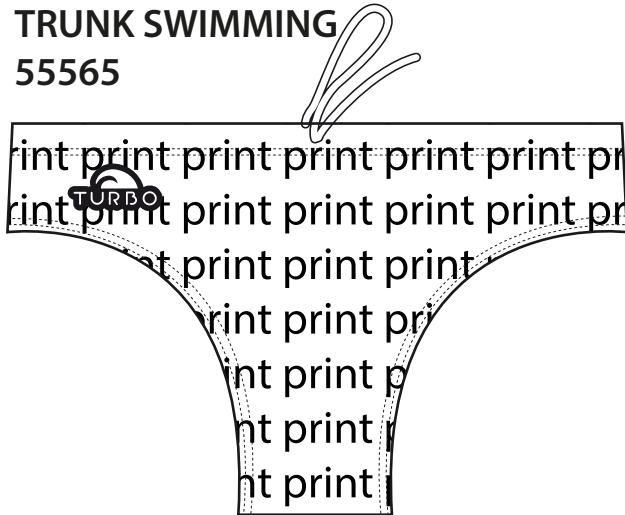

TRUNK MAN

full printed

- Trunk Waterpolo
- Trunk Swimming

TRUNK WP
55551

TRUNK SWIMMING
55565

BOXER

- Boxer Full Printed
- Boxer Band Printed

BOXER FULL PRINTED
5556516

BOXER BAND PRINTED
5556513

JAMMER

- Jammer Full Printed
- Jammer Band Printed
- Jammer Comfort

JAMMER FULL PRINTED
55579

JAMMER BAND PRINTED
55562

JAMMER FULL COMFORT
55604

SUPERTANK
FULL PRINTED
5556517

FULL PRINT WOMAN

- Revolution
- Thick Strap
- Proracer Thin

THICK STRAP
555661

RELAX
5556624

REVOLUTION
5556630

PRORACER THIN
55601

COMFORT with EMBROIDERY

- Comfort
- Comfort midi leg
- Comfort side panel
- Comfort midi leg panel