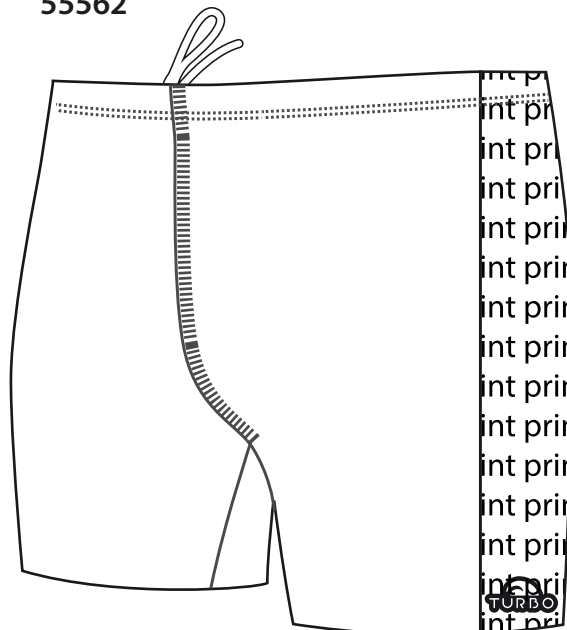

TRUNK MAN

full printed

- Trunk Waterpolo
- Trunk Swimming

TRUNK WP
55551

TRUNK SWIMMING
55565

BOXER

- Boxer Full Printed
- Boxer Band Printed

BOXER FULL PRINTED
5556516

BOXER BAND PRINTED
5556513

JAMMER

- Jammer Full Printed
- Jammer Band Printed
- Jammer Comfort

JAMMER FULL PRINTED
55579

JAMMER BAND PRINTED
55562

JAMMER FULL COMFORT
55604

SUPERTANK
FULL PRINTED
5556517

FULL PRINT WOMAN

- Revolution
- Thick Strap
- Proracer Thin

THICK STRAP
555661

RELAX
5556624

REVOLUTION
5556630

PRORACER THIN
55601

COMFORT with EMBROIDERY

- Comfort
- Comfort midi leg
- Comfort side panel
- Comfort midi leg panel