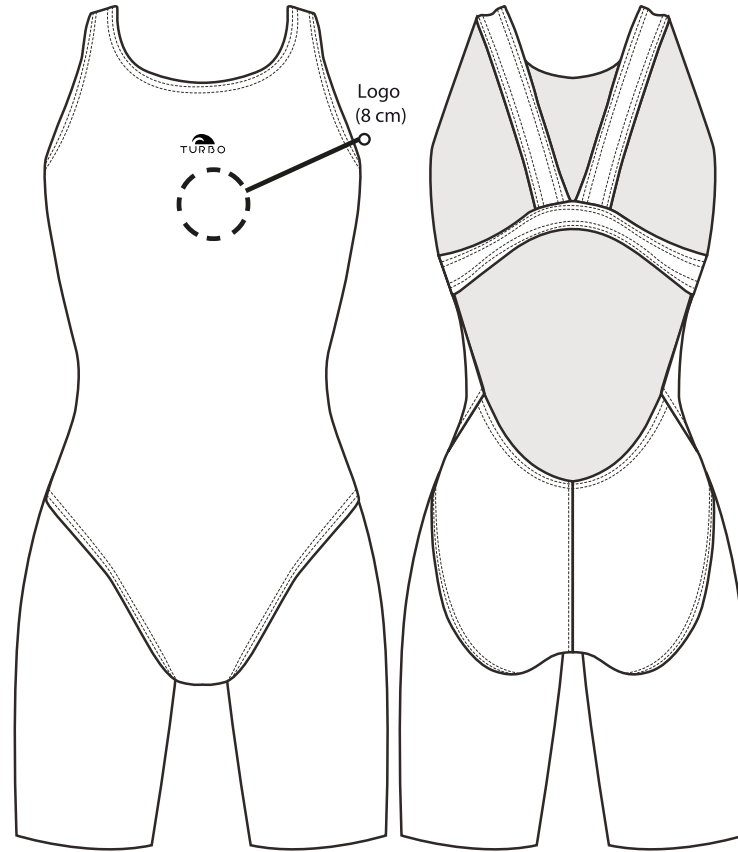

**COMFORT KNEE SUIT
55566391**