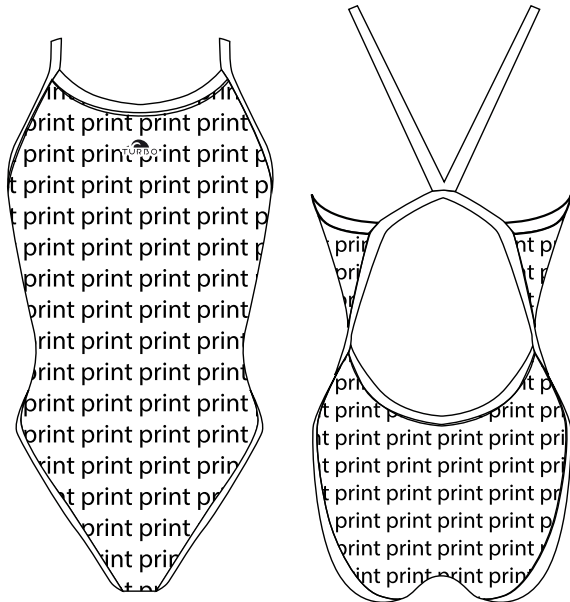

TRUNK MAN

full printed

- Trunk Waterpolo
- Trunk Swimming

TRUNK WP
55551

TRUNK SWIMMING
55565

BOXER

- Boxer Full Printed
- Boxer Band Printed

BOXER FULL PRINTED
5556516

BOXER BAND PRINTED
5556513

JAMMER

- Jammer Full Printed
- Jammer Band Printed
- Jammer Comfort

JAMMER FULL PRINTED
55579

JAMMER BAND PRINTED
55562

JAMMER FULL COMFORT
55604

SUPERTANK
FULL PRINTED
5556517

FULL PRINT WOMAN

- Revolution
- Thick Strap
- Proracer Thin

THICK STRAP
555661

RELAX
5556624

REVOLUTION
5556630

PRORACER THIN
55601

COMFORT with EMBROIDERY

- Comfort
- Comfort midi leg
- Comfort side panel
- Comfort midi leg panel

**SYNCHRO
FULL PRINTED**

- Sirene
- Fantasy
- Harry

**HARRY
555713**

**SIRENE FULL PRINTED
5557121**

**FANTASY
555714**

WP WOMAN

- Wp Costume
- Comfort (color+embroidery)
- Comfort Elite
- Tecno
- Flash
- Hybrid