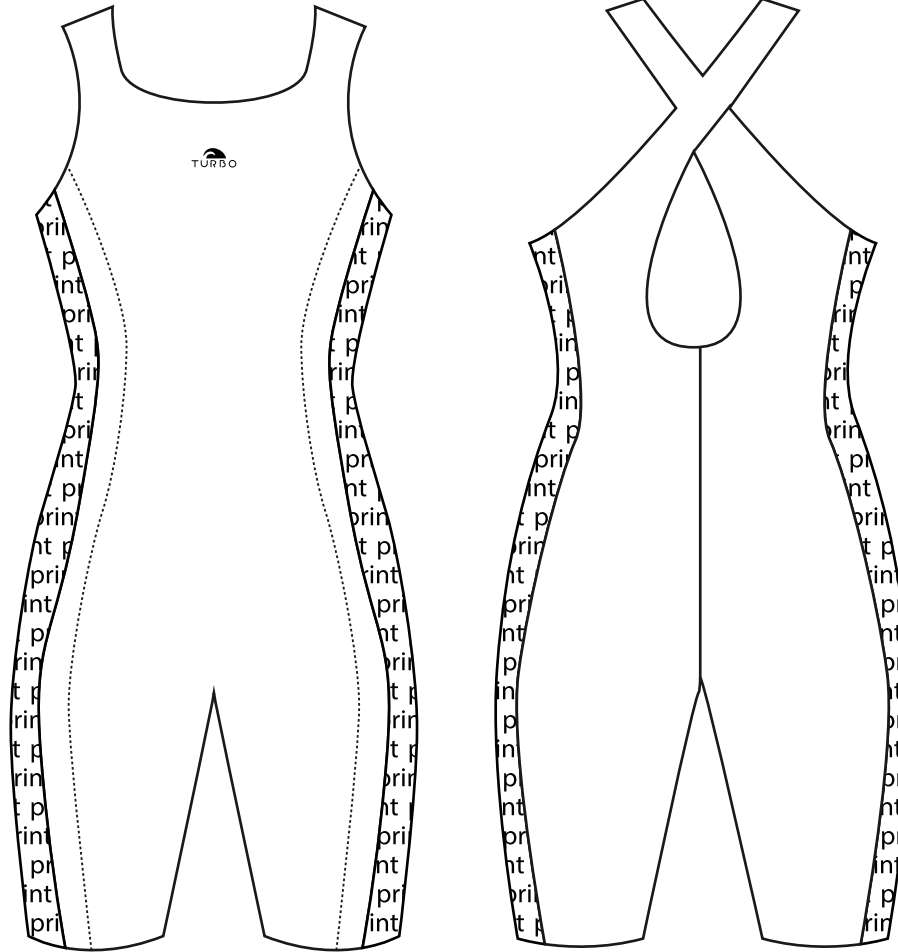

**KNEE SUIT
FULL PRINTED
5556639**

**COMFORT KNEE SUIT
55566391**

**COMFORT PANEL
KNEE SUIT**

-COMFORT PANEL
KNEE SUIT

**COMFORT SIDE PANEL KNEESUIT
CROSS BACK
555663911**

BIKINI

- Mare
- Boom

MARE top
5556925

MARE bottom
5556926

BOOM top
5556645

BOOM bottom
5556646

TERRYLOTHE / MICROFIBER TOWEL

55602 SIZE: 100cm x 145cm

**TERRYLOTHE /
MICROFIBER TOWEL**
70x100cm
55606

**TERRYLOTHE /
MICROFIBER TOWEL**
45x100cm
55607