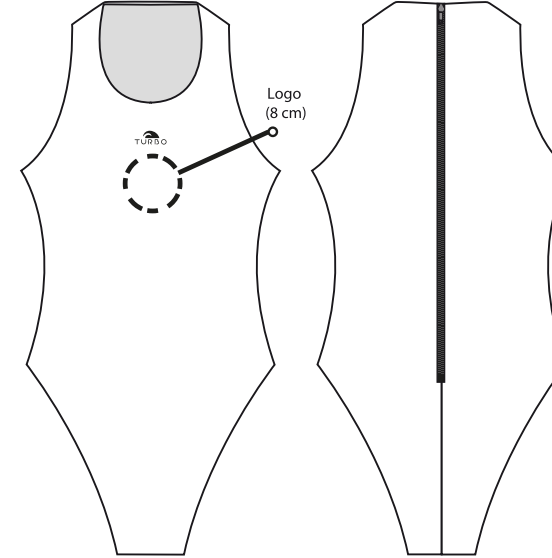

COMFORT (PLAIN COLOR+EMBROIDERY)
55598