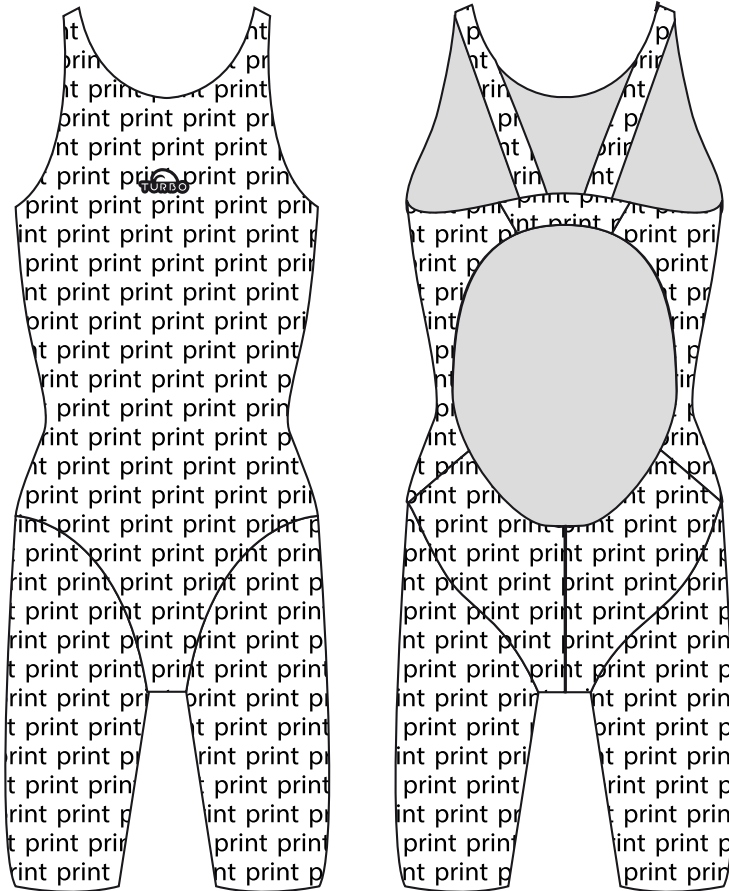

KNEE SUIT

- KNEE SUIT
- COMFORT KNEE SUIT

**KNEE SUIT
FULL PRINTED
5556639**