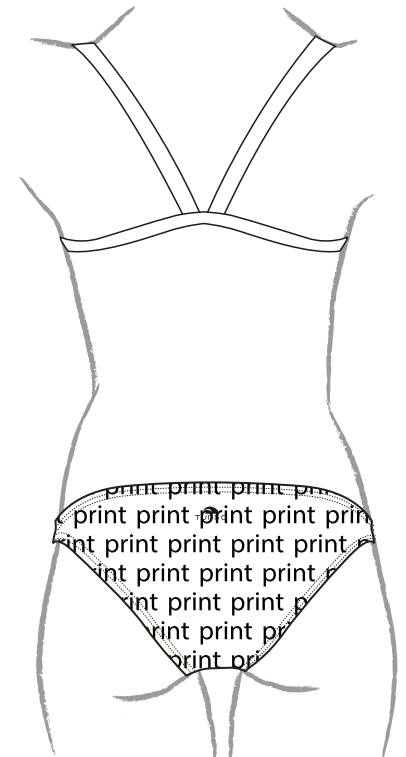

**KNEE SUIT
FULL PRINTED
5556639**

**COMFORT KNEE SUIT
55566391**

**COMFORT PANEL
KNEE SUIT**

-COMFORT PANEL
KNEE SUIT

**COMFORT SIDE PANEL KNEESUIT
CROSS BACK
555663911**

BIKINI

- Mare
- Boom

MARE top
5556925

MARE bottom
5556926

BOOM top
5556645

BOOM bottom
5556646

TERRYLOTHE / MICROFIBER TOWEL

55602 SIZE: 100cm x 145cm

**TERRYLOTHE /
MICROFIBER TOWEL**
70x100cm
55606

**TERRYLOTHE /
MICROFIBER TOWEL**
45x100cm
55607