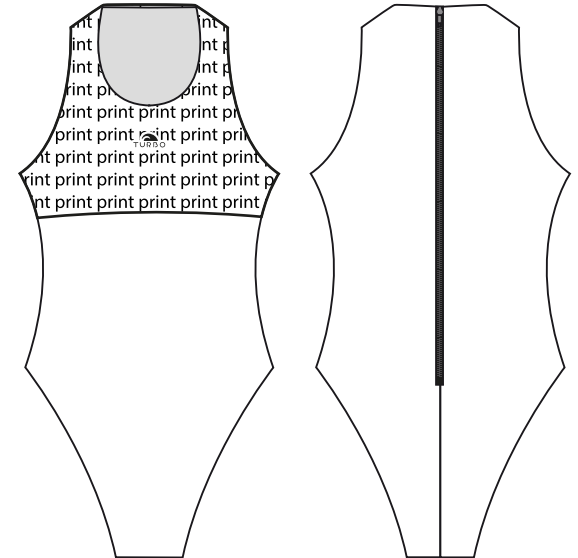

COMFORT HYBRID PRINT UP TOP
55605