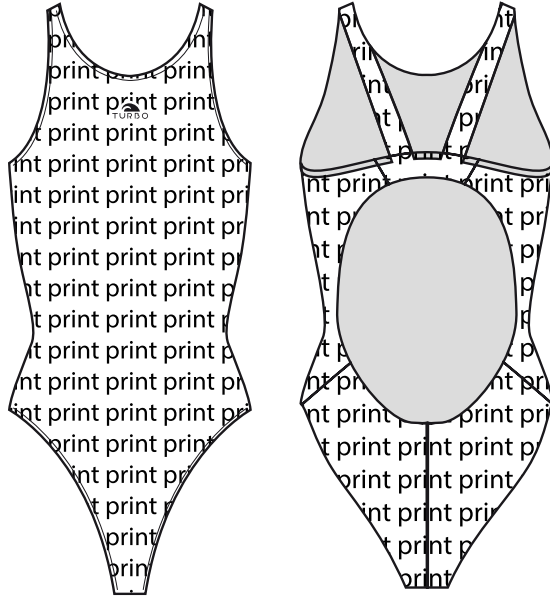

TRUNK MAN

full printed

- Trunk Waterpolo
- Trunk Swimming

TRUNK WP
55551

TRUNK SWIMMING
55565

BOXER

- Boxer Full Printed
- Boxer Band Printed

BOXER FULL PRINTED
5556516

BOXER BAND PRINTED
5556513

JAMMER

- Jammer Full Printed
- Jammer Band Printed
- Jammer Comfort

JAMMER FULL PRINTED
55579

JAMMER BAND PRINTED
55562

JAMMER FULL COMFORT
55604

SUPERTANK
FULL PRINTED
5556517

FULL PRINT WOMAN

- Revolution
- Thick Strap
- Proracer Thin

THICK STRAP
555661

RELAX
5556624

REVOLUTION
5556630

PRORACER THIN
55601

COMFORT with EMBROIDERY

- Comfort
- Comfort midi leg
- Comfort side panel
- Comfort midi leg panel