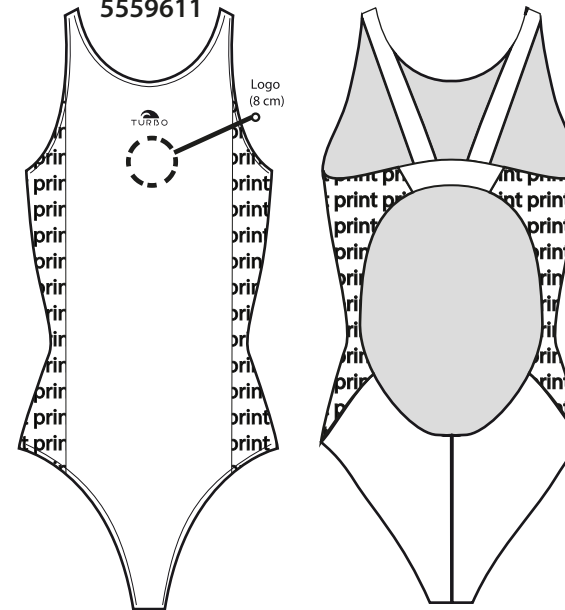

- Revolution
- Thick Strap
- Proracer Thin

THICK STRAP
555661

RELAX
5556624

REVOLUTION
5556630

PRORACER THIN
55601

COMFORT with EMBROIDERY

- Comfort
- Comfort midi leg
- Comfort side panel
- Comfort midi leg panel

**COMFORT
555891**

**COMFORT MIDI LEG
5558911**

**COMFORT SIDE PANEL
555961**

**COMFORT SIDE PANEL
MIDI LEG
5559611**

COMFORT with
EMBROIDERY

- Sirene
- Cross

SIRENE
555712

CROSS
555715

**SYNCHRO
FULL PRINTED**

- Sirene
- Fantasy
- Harry

**HARRY
555713**

**SIRENE FULL PRINTED
5557121**

**FANTASY
555714**

WP WOMAN

- Wp Costume
- Comfort (color+embroidery)
- Comfort Elite
- Tecno
- Flash
- Hybrid