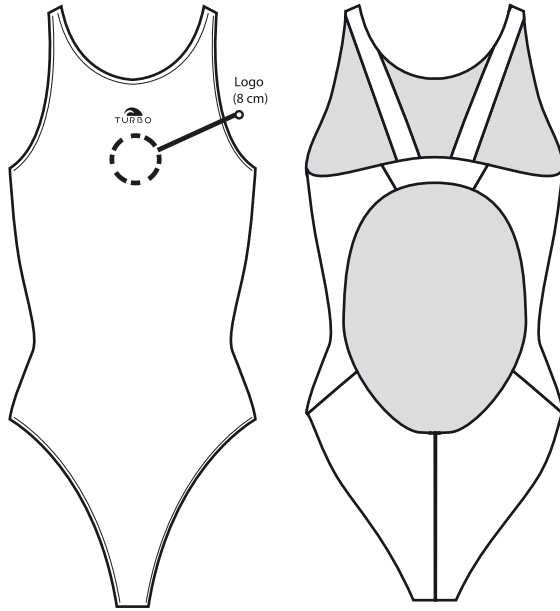

COMFORT with EMBROIDERY

- Comfort
- Comfort midi leg
- Comfort side panel
- Comfort midi leg panel

**COMFORT
555891**