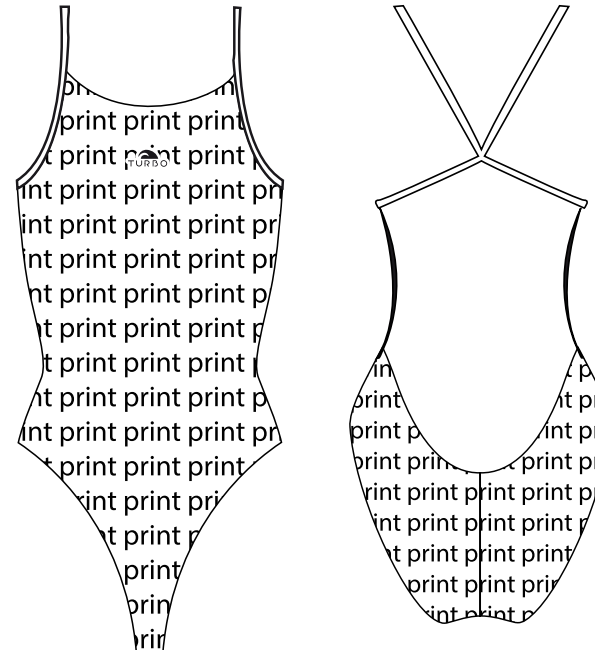

TRUNK MAN

full printed

- Trunk Waterpolo
- Trunk Swimming

TRUNK WP
55551

TRUNK SWIMMING
55565

BOXER

- Boxer Full Printed
- Boxer Band Printed

BOXER FULL PRINTED
5556516

BOXER BAND PRINTED
5556513

JAMMER

- Jammer Full Printed
- Jammer Band Printed
- Jammer Comfort

JAMMER FULL PRINTED
55579

JAMMER BAND PRINTED
55562

JAMMER FULL COMFORT
55604

SUPERTANK
FULL PRINTED
5556517

FULL PRINT WOMAN

- Revolution
- Thick Strap
- Proracer Thin

THICK STRAP
555661

RELAX
5556624

REVOLUTION
5556630

PRORACER THIN
55601

COMFORT with EMBROIDERY

- Comfort
- Comfort midi leg
- Comfort side panel
- Comfort midi leg panel

**SYNCHRO
FULL PRINTED**

- Sirene
- Fantasy
- Harry

**HARRY
555713**

**SIRENE FULL PRINTED
5557121**

**FANTASY
555714**

WP WOMAN

- Wp Costume
- Comfort (color+embroidery)
- Comfort Elite
- Tecno
- Flash
- Hybrid