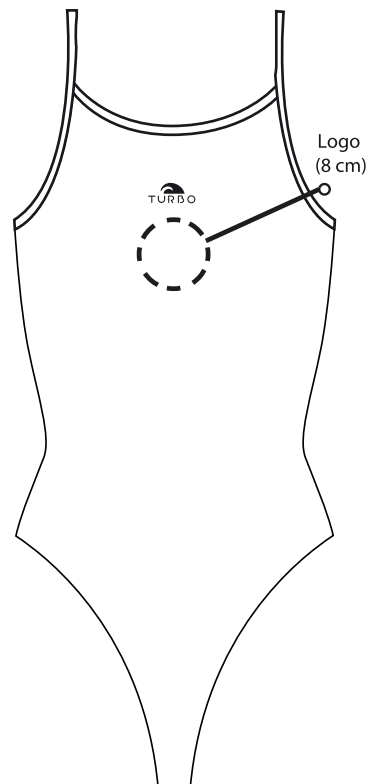

- Revolution
- Thick Strap
- Proracer Thin

THICK STRAP
555661

RELAX
5556624

REVOLUTION
5556630

PRORACER THIN
55601

COMFORT with EMBROIDERY

- Comfort
- Comfort midi leg
- Comfort side panel
- Comfort midi leg panel

**COMFORT
555891**

**COMFORT MIDI LEG
5558911**

**COMFORT SIDE PANEL
555961**

**COMFORT SIDE PANEL
MIDI LEG
5559611**

COMFORT with
EMBROIDERY

- Sirene
- Cross

SIRENE
555712

CROSS
555715