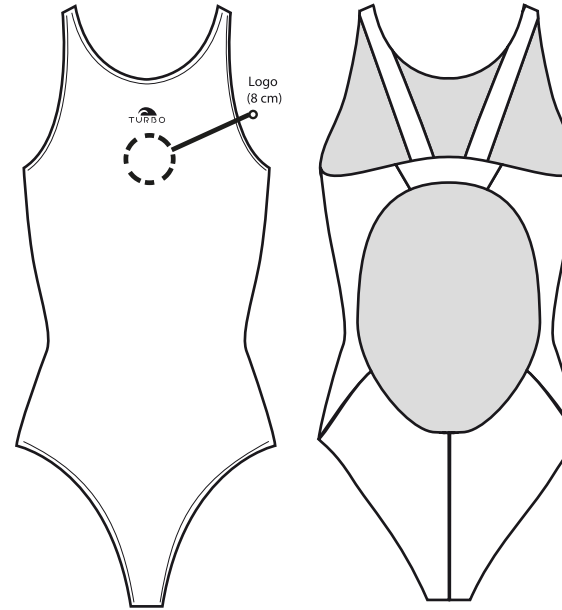

BOXER BAND PRINTED
5556513

JAMMER

- Jammer Full Printed
- Jammer Band Printed
- Jammer Comfort

JAMMER FULL PRINTED
55579

JAMMER BAND PRINTED
55562

JAMMER FULL COMFORT
55604

SUPERTANK
FULL PRINTED
5556517

FULL PRINT WOMAN

- Revolution
- Thick Strap
- Proracer Thin

THICK STRAP
555661

RELAX
5556624

REVOLUTION
5556630

PRORACER THIN
55601

COMFORT with EMBROIDERY

- Comfort
- Comfort midi leg
- Comfort side panel
- Comfort midi leg panel

**COMFORT
555891**

**COMFORT MIDI LEG
5558911**

**COMFORT SIDE PANEL
555961**

**COMFORT SIDE PANEL
MIDI LEG
5559611**

COMFORT with
EMBROIDERY

- Sirene
- Cross

SIRENE
555712

CROSS
555715