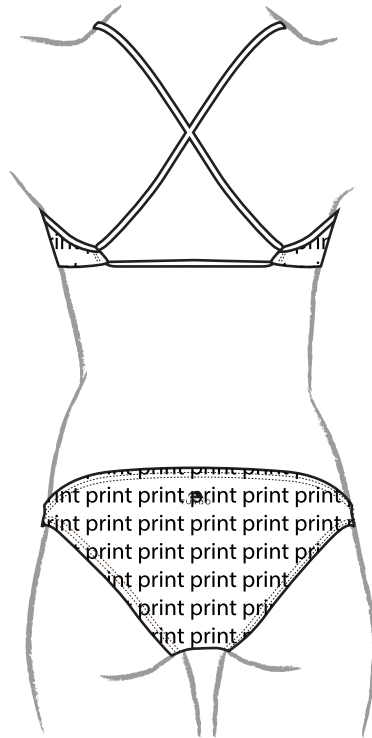

**KNEE SUIT
FULL PRINTED
5556639**

**COMFORT KNEE SUIT
55566391**

**COMFORT PANEL
KNEE SUIT**

-COMFORT PANEL
KNEE SUIT

**COMFORT SIDE PANEL KNEESUIT
CROSS BACK
555663911**

BIKINI

- Mare
- Boom

MARE top
5556925

MARE bottom
5556926

BOOM top
5556645

BOOM bottom
5556646

TERRYLOTHE / MICROFIBER TOWEL

55602 SIZE: 100cm x 145cm

**TERRYLOTHE /
MICROFIBER TOWEL**
70x100cm
55606

**TERRYLOTHE /
MICROFIBER TOWEL**
45x100cm
55607