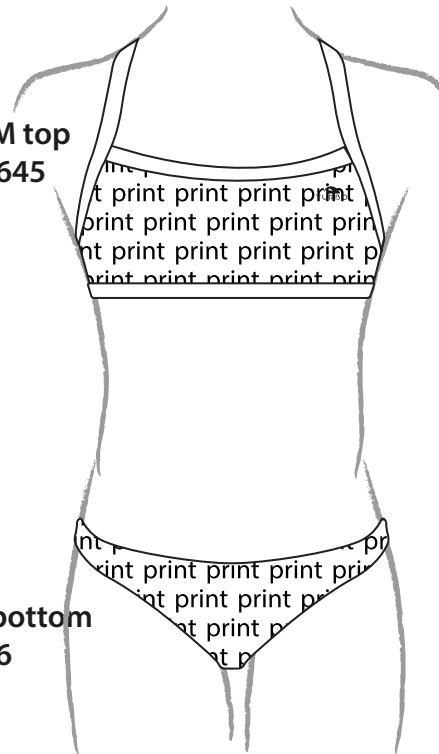

**KNEE SUIT
FULL PRINTED
5556639**

**COMFORT KNEE SUIT
55566391**

**COMFORT PANEL
KNEE SUIT**

-COMFORT PANEL
KNEE SUIT

**COMFORT SIDE PANEL KNEESUIT
CROSS BACK
555663911**

BIKINI

- Mare
- Boom

MARE top
5556925

MARE bottom
5556926

BOOM top
5556645

BOOM bottom
5556646

TERRYLOTHE / MICROFIBER TOWEL

55602 SIZE: 100cm x 145cm

**TERRYLOTHE /
MICROFIBER TOWEL**
70x100cm
55606

**TERRYLOTHE /
MICROFIBER TOWEL**
45x100cm
55607